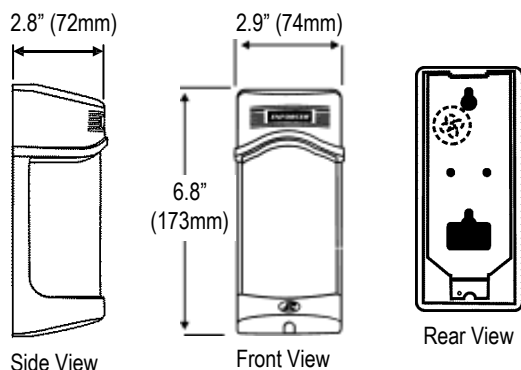

Twin Photobeam Detectors

- E-960-D90Q** Outdoor Range: Up to 90ft (30m)
- E-960-D190Q** Outdoor Range: Up to 190ft (60m)
- E-960-D290Q** Outdoor Range: Up to 290ft (90m)
- E-964-D390Q*** Outdoor Range: Up to 390ft (120m)

Features:

- Twin beams provide reliable perimeter security, minimizing false alarms for falling leaves, birds, etc.
- Lensed optics reinforce beam strength and provide excellent immunity to false alarms due to rain, snow, mist etc.
- Weatherproof, sunlight-filtering case
- Non-polarized power inputs
- Anti-frost system
- Automatic input power filtering with special noise rejection circuitry
- NC/NO Alarm output
- NC Tamper circuit included
- "U" Brackets included for pole mounting
- Quick, easy installation with built-in laser beam alignment system

*E-964-D390Q also features:

- Four selectable beam frequencies

Dimensions:

Laser Beam Alignment:

Specifications:

Model	E-960-D90Q	E-960-D190Q	E-960-D290Q	E-964-D390Q
Max. Range (outdoor)	90' (30m)	190' (60m)	290' (90m)	390' (120m)
Max. Range (indoor)	190' (60m)	390' (120m)	590' (180m)	790' (240m)
Current	53mA	62mA	63mA	64mA
Voltage output	1-4V			
Power	10-30 VAC/VDC (non-polarized)			
Interrupt speed	50msec~700msec (variable)			
Alarm output	NO/NC relay, 1A@120VAC, minimum 1sec			
Tamper output	N.C. switch, 1A@120VAC			
LEDs	Red	ON indicates transmitter and receiver not aligned or beam is broken		
	Yellow	ON indicates weak receiver signal or beam is broken		
	Green	ON indicates unit connected to power		
Laser wavelength	650nm			
Laser output power	<5mW			
Alignment angle	Horizontal: +90°, vertical: +5°			
Operating temperature	-13°F (-25°C)~131°F (55°C)			
Weight	2.5-lb (1.1kg)			