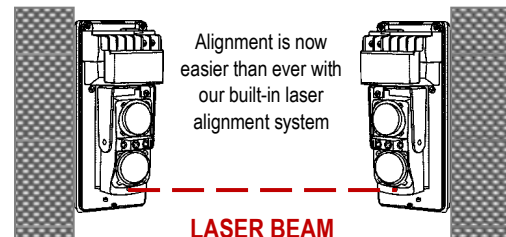

Features:

- Twin beams provide reliable perimeter security, minimizing false alarms for falling leaves, birds, etc.
- Lensed optics reinforce beam strength and provide excellent immunity to false alarms due to rain, snow, mist etc.
- Weatherproof, sunlight-filtering case
- Non-polarized power inputs
- Anti-frost system
- Automatic input power filtering with special noise rejection circuitry
- NC/NO Alarm output
- NC Tamper circuit included
- "U" Brackets included for pole mounting
- Quick, easy installation with built-in laser beam alignment system

*E-964-D390Q also features:

- Four selectable beam frequencies

Dimensions:

Laser Beam Alignment:

Specifications:

Model	E-960-D90Q	E-960-D190Q	E-960-D290Q	E-964-D390Q
Max. Range (outdoor)	90' (30m)	190' (60m)	290' (90m)	390' (120m)
Max. Range (indoor)	190' (60m)	390' (120m)	590' (180m)	790' (240m)
Current	53mA	62mA	63mA	64mA
Voltage output	1-4V			
Power	10-30 VAC/VDC (non-polarized)			
Interrupt speed	50msec~700msec (variable)			
Alarm output	NO/NC relay, 1A@120VAC, minimum 1sec			
Tamper output	N.C. switch, 1A@120VAC			
LEDs	Red	ON indicates transmitter and receiver not aligned or beam is broken		
	Yellow	ON indicates weak receiver signal or beam is broken		
	Green	ON indicates unit connected to power		
Laser wavelength	650nm			
Laser output power	<5mW			
Alignment angle	Horizontal: +90°, vertical: +5°			
Operating temperature	-13°F (-25°C)~131°F (55°C)			
Weight	2.5-lb (1.1kg)			